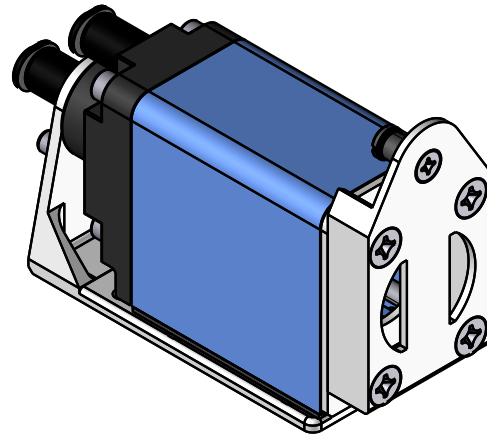

THE PROPERTY OF THE DRAWING IS ESTABLISHED BY LAW. IT IS FORBIDDEN TO PRODUCE OR SHOW IT TO THIRD PART. WITHOUT A WRITTEN AGREEMENT.

DESIGNED FROM FPS Automation		REVIEW A
DATE 02/11/2020	WEIGHT 0,275kg	
CODE VES.GTNY10GR4		

Format **A4**

UNI 936-76

GENERAL TOLERANCE

UNI - ISO 2768

CLASSE **f**

DESCRIPTION

VES.GTNY10GR4