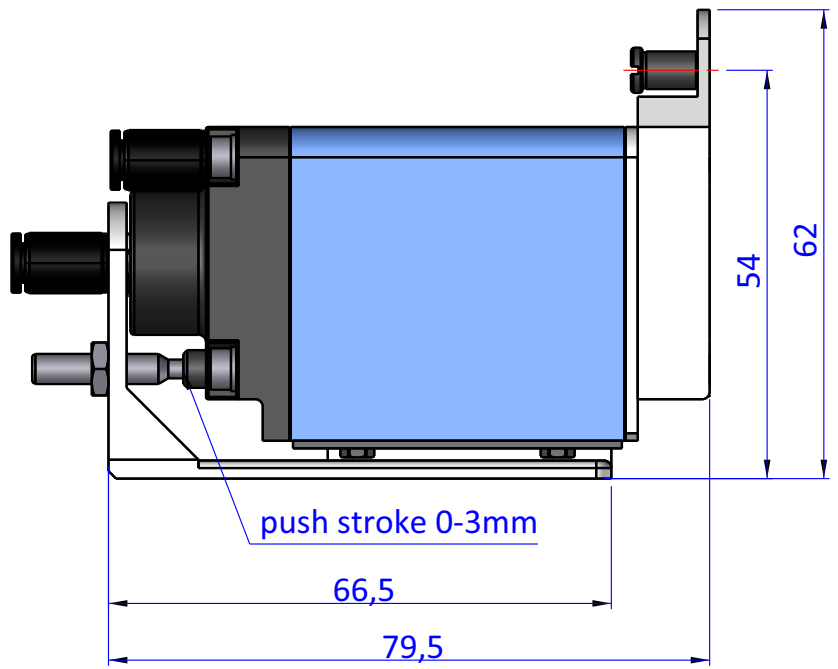

THE PROPERTY OF THE DRAWING IS ESTABLISHED BY LAW. IT IS FORBIDDEN TO PRODUCE OR SHOW IT TO THIRD PART. WITHOUT A WRITTEN AGREEMENT.

DESIGNED FROM FPS Automation		REVIEW A
DATE 02/11/2020	WEIGHT 0,275kg	
CODE VES.GTNY10GR4		

Format **A4**

UNI 936-76

GENERAL TOLERANCE

UNI - ISO 2768

CLASSE **f**

DESCRIPTION

VES.GTNY10GR4