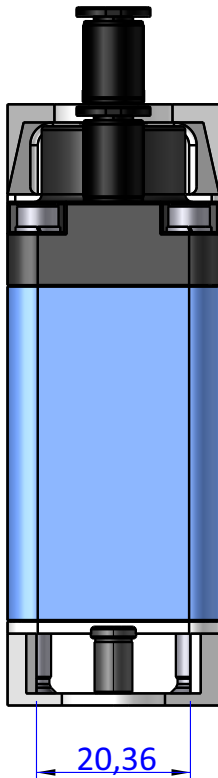

THE PROPERTY OF THE DRAWING IS ESTABLISHED BY LAW. IT IS FORBIDDEN TO PRODUCE OR SHOW IT TO THIRD PART. WITHOUT A WRITTEN AGREEMENT.

DESIGNED FROM FPS Automation		REVIEW A
DATE 02/11/2020	WEIGHT 0,275kg	
CODE VES.GTNY10GR4		

Format **A4**

UNI 936-76

GENERAL TOLERANCE

UNI - ISO 2768

CLASSE **f**

DESCRIPTION

VES.GTNY10GR4