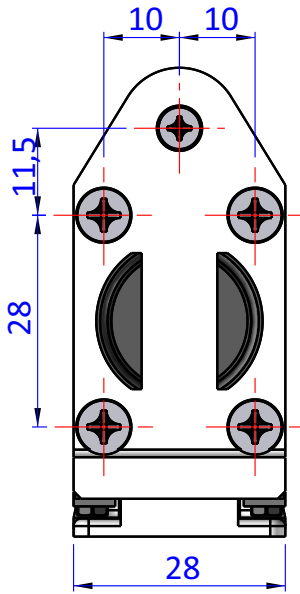

THE PROPERTY OF THE DRAWING IS ESTABLISHED BY LAW. IT IS FORBIDDEN TO PRODUCE OR SHOW IT TO THIRD PART. WITHOUT A WRITTEN AGREEMENT.

DESIGNED FROM FPS Automation		REVIEW A
DATE 02/11/2020	WEIGHT 0,275kg	
CODE VES.GTNY10GR4		

Format **A4**

UNI 936-76

GENERAL TOLERANCE

UNI - ISO 2768

CLASSE **f**

DESCRIPTION

VES.GTNY10GR4